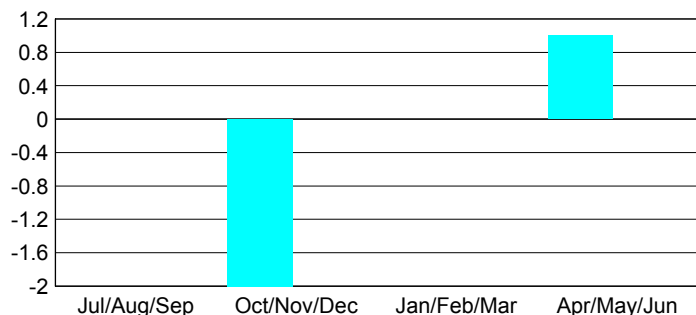

Club Results 2012-2013

Goal, New, Dropped, Gain/Loss

MEMBERSHIP

Month	Net Memb Goal	Actual New Memb	Actual Dropped Memb	Gain/Loss of Memb
2012-2013				
Jul/Aug/Sep	0	6	62	-56
Oct/Nov/Dec	0	2	73	-71
Jan/Feb/Mar	0	11	26	-15
Apr/May/June	0	72	79	-7
Totals	0	91	240	-149

Membership Results 2012-2013

Goal, New, Dropped, Gain/Loss

YTD Status Quo Clubs 2012-2013

Status Quo Clubs Compared to Status Quo Members

Gender Comparison 2012-2013

Club Gain/Loss 2012-2013

Membership Gain/Loss 2012-2013