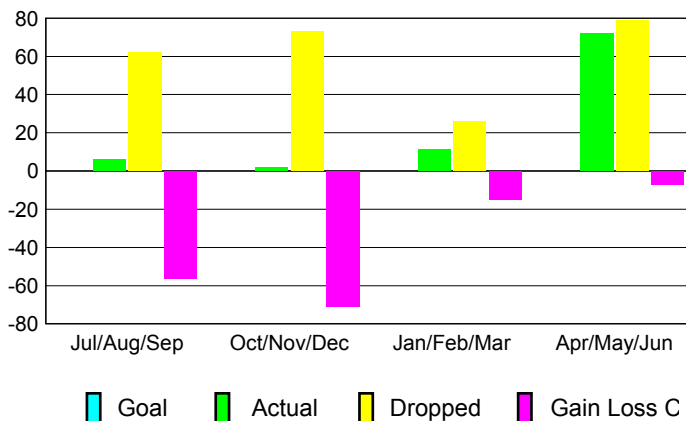

GMT: **HOWARD LEE**

Location: **TURKEY**

GMT CA: **4**

CLUBS

Month	New Club Goal	Actual New Clubs	Actual Dropped Clubs	Gain/Loss of Clubs
2012-2013				
Jul/Aug/Sep	0	0	0	0
Oct/Nov/Dec	0	0	2	-2
Jan/Feb/Mar	0	0	0	0
Apr/May/June	0	1	0	1
Totals	0	1	2	-1

Club Results 2012-2013

Goal, New, Dropped, Gain/Loss

MEMBERSHIP

Month	Net Memb Goal	Actual New Memb	Actual Dropped Memb	Gain/Loss of Memb
2012-2013				
Jul/Aug/Sep	0	6	62	-56
Oct/Nov/Dec	0	2	73	-71
Jan/Feb/Mar	0	11	26	-15
Apr/May/June	0	72	79	-7
Totals	0	91	240	-149

Membership Results 2012-2013

Goal, New, Dropped, Gain/Loss

YTD Status Quo Clubs 2012-2013

Status Quo Clubs Compared to Status Quo Members

Gender Comparison 2012-2013

Club Gain/Loss 2012-2013

Membership Gain/Loss 2012-2013