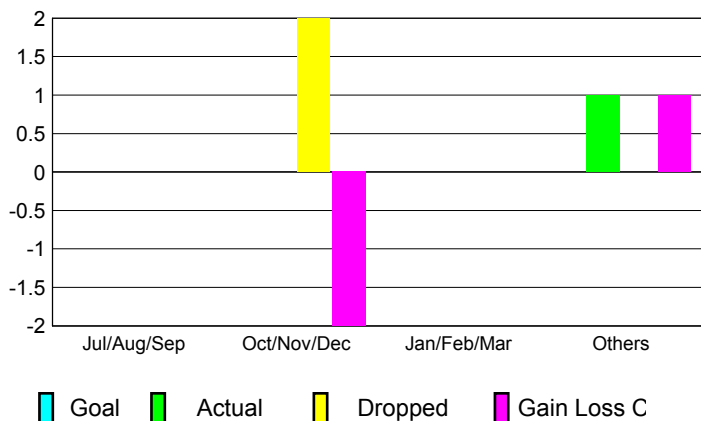

GMT: **HOWARD LEE**

Location: **TURKEY**

GMT CA: **4**

CLUBS

Month	New Club Goal	Actual New Clubs	Actual Dropped Clubs	Gain/Loss of Clubs
2012-2013				
Jul/Aug/Sep	0	0	0	0
Oct/Nov/Dec	0	0	2	-2
Jan/Feb/Mar	0	0	0	0
Apr/May/June	0	1	0	1
Totals	0	1	2	-1

Club Results 2012-2013

Goal, New, Dropped, Gain/Loss

MEMBERSHIP

Month	Net Memb Goal	Actual New Memb	Actual Dropped Memb	Gain/Loss of Memb
2012-2013				
Jul/Aug/Sep	0	6	62	-56
Oct/Nov/Dec	0	2	73	-71
Jan/Feb/Mar	0	11	26	-15
Apr/May/June	0	72	79	-7
Totals	0	91	240	-149